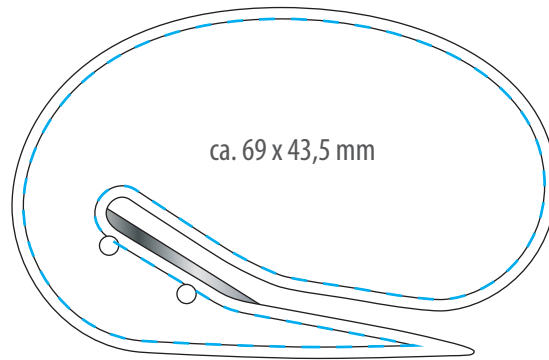

51920 RE98-CARMONA

Letter opener

Printing colors:

CMYK